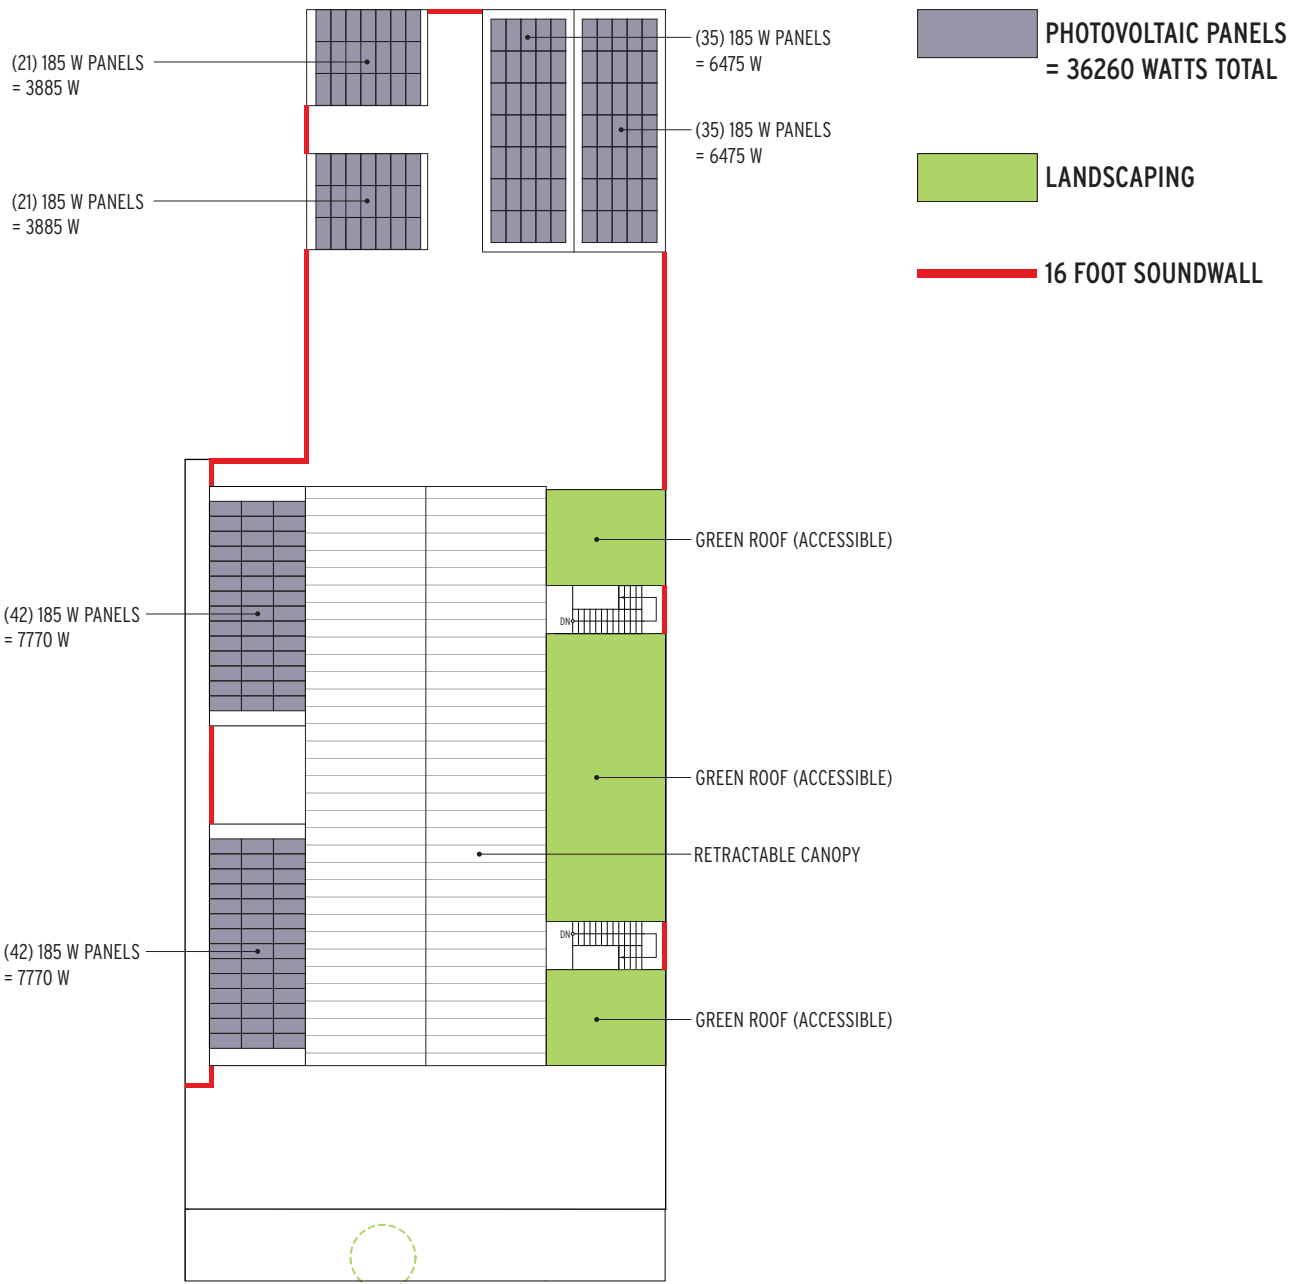

513 GARDEN STREET
SANTA BARBARA, CA 93101
APN 031-202-09

SHEET TITLE
SCHEME B - 1ST LEVEL

DATE	01/29/10
REFERENCE	SCHEMATIC DESIGN
SCALE	1/32"= 1'-0"

SHEET

B1

- RESIDENTIAL UNITS
- SHARED WORKSHOP
- INDIVIDUAL WORKSPACE & STORAGE
- CIRCULATION
- DOUBLE-HEIGHT SPACE
- GALLERY (DOUBLE HEIGHT)
- GEODESIC DOME TENT
- COURTYARD
- LANDSCAPING
- 16 FOOT SOUNDWALL

SCHEME B - 2ND LEVEL

**M A C Y
A R C H
I T E C
T U R E**

315 Linden Street
San Francisco, CA 94102
Tel 415 551 7630
Fax 415 551 7601
www.macyarchitecture.com

PROJECT
SBCAST
SANTA BARBARA CENTER FOR ART, SCIENCE & TECHNOLOGY

513 GARDEN STREET
SANTA BARBARA, CA 93101
APN 031-202-09

SHEET TITLE	
SCHEME B - 2ND LEVEL	
DATE	01/29/10
REFERENCE	SCHEMATIC DESIGN
SCALE	1/32"= 1'-0"

SHEET
B2

SCHEME B - ROOF LEVEL

**M A C Y
A R C H
I T E C
T U R E**

SHEET TITLE

SCHEME B - ROOF LEVEL

DATE	01/29/10
REFERENCE	SCHEMATIC DESIGN
SCALE	1/32"= 1'-0"

SHEET

B3