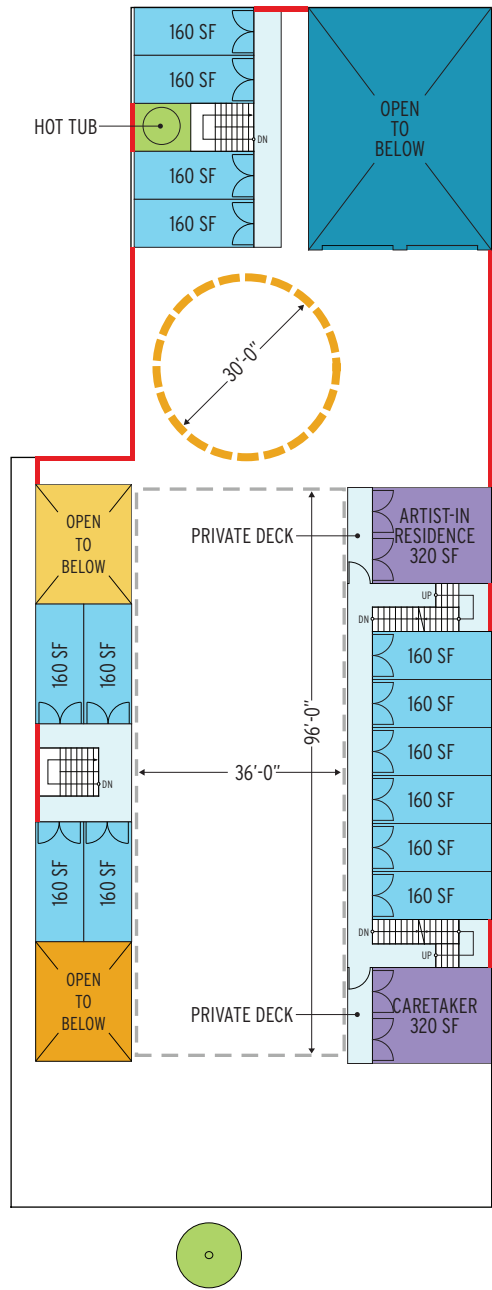

- CLASSROOM
- SHARED WORKSHOP
- INDIVIDUAL WORKSPACE & STORAGE
- CAFE KIOSK
- OUTDOOR SEATING
- DOUBLE-HEIGHT SPACE
- GALLERY (DOUBLE HEIGHT)
- GEODESIC DOME TENT
- OFFICE
- RESTROOMS
- COURTYARD
- POROUS PAVING
- LANDSCAPING
- 16 FOOT SOUNDWALL

513 GARDEN STREET
SANTA BARBARA, CA 93101
APN 031-202-09

SHEET TITLE
SCHEME B - 1ST LEVEL

DATE	01/29/10
REFERENCE	SCHEMATIC DESIGN
SCALE	1/32"= 1'-0"

SHEET

B1

- RESIDENTIAL UNITS
- SHARED WORKSHOP
- INDIVIDUAL WORKSPACE & STORAGE
- CIRCULATION
- DOUBLE-HEIGHT SPACE
- GALLERY (DOUBLE HEIGHT)
- GEODESIC DOME TENT
- COURTYARD
- LANDSCAPING
- 16 FOOT SOUNDWALL

SHEET TITLE

SCHEME B - ROOF LEVEL

DATE	01/29/10
REFERENCE	SCHEMATIC DESIGN
SCALE	1/32"= 1'-0"

SHEET

B3